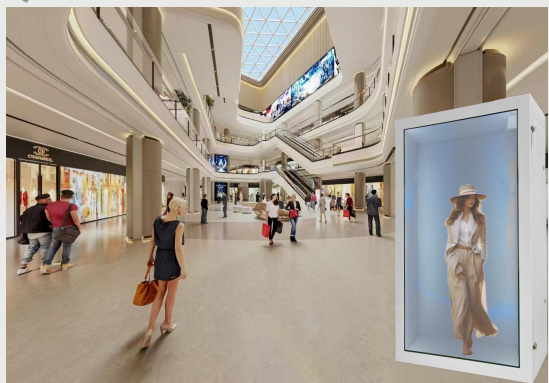

More pictures