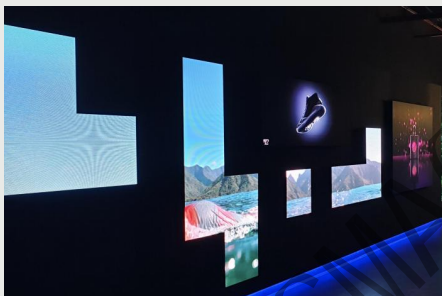

More pictures

Triage doorplate terminal (flat type)

D253 Series

13.3"~43"

Windows/Android

High definition

Split screen

Network