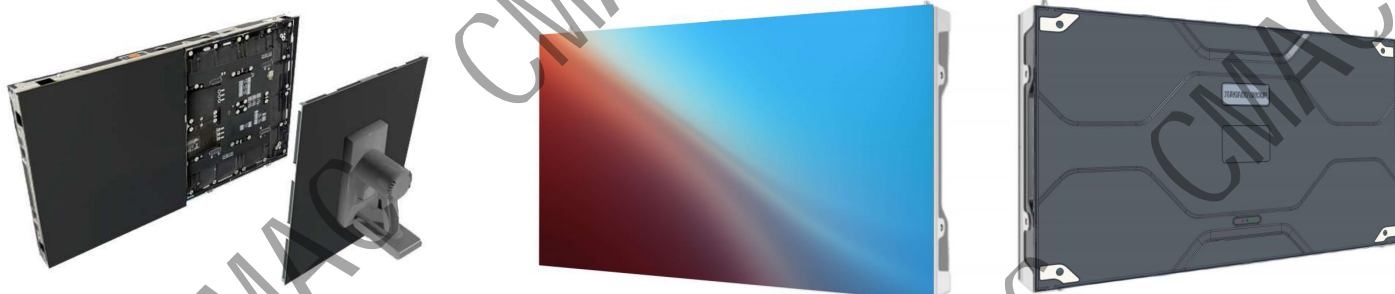

LED Display Module

D262 Series

P0.7/P0.9/etc.