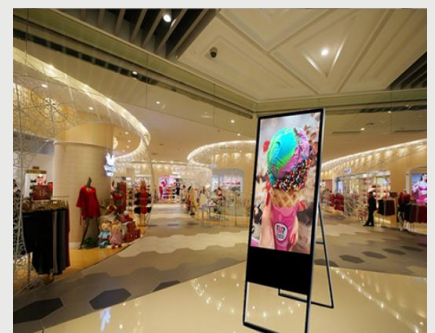

More pictures