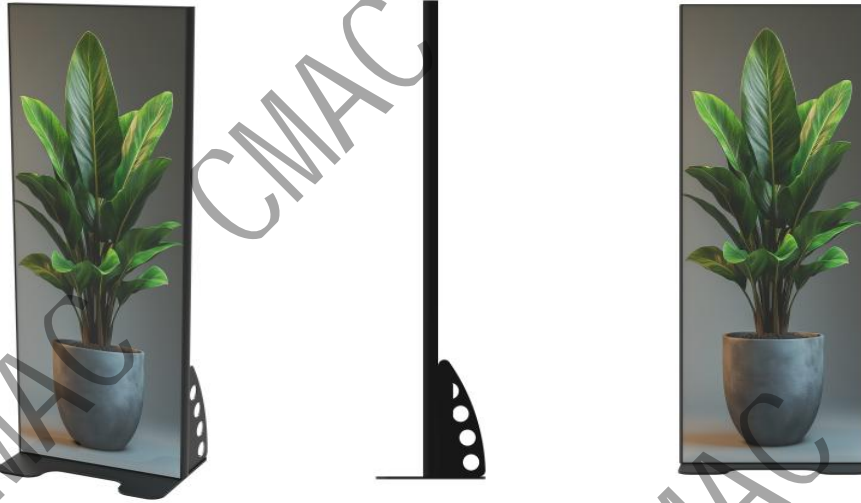

F254 Series

62"