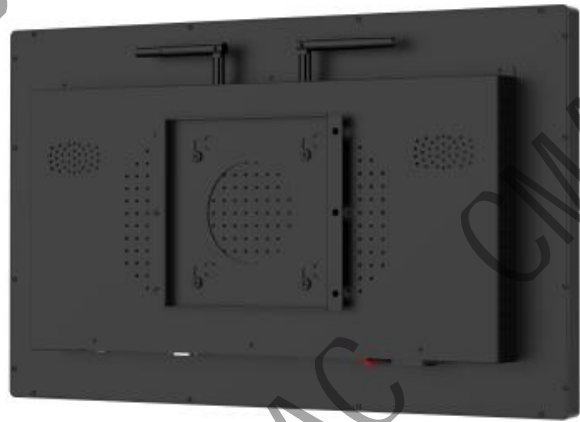

Compact All-in-One Display

D258 Series

10.1" - 23.8"