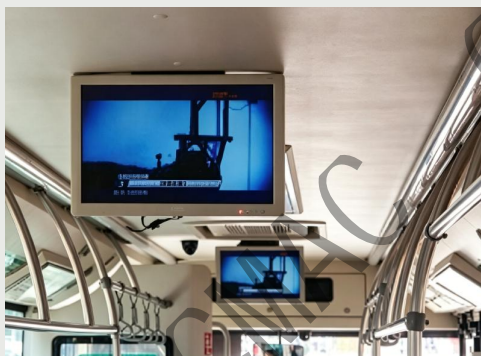

More pictures