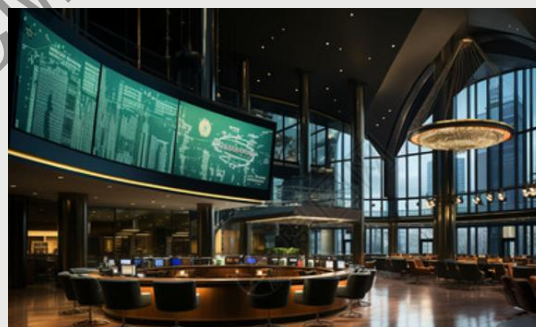

More pictures