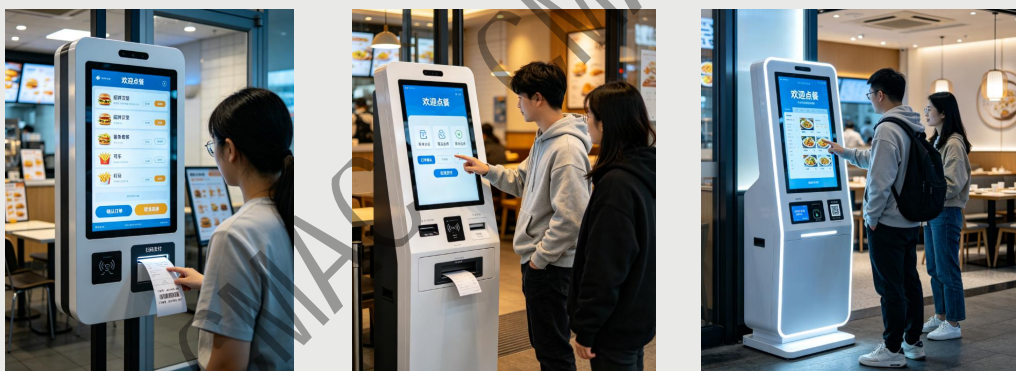

More pictures