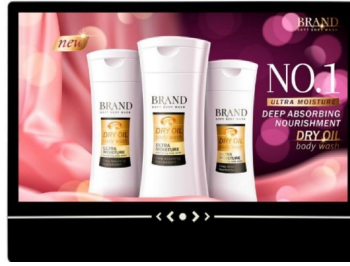

D2426 Series

18.5"~32"