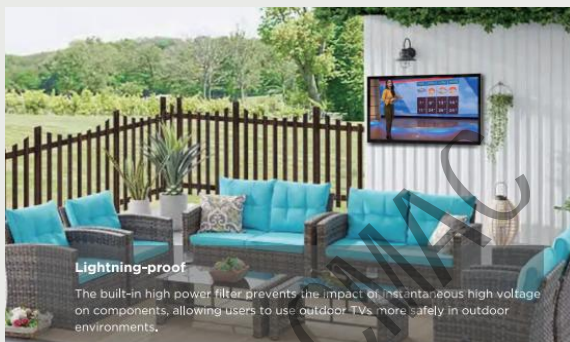

More pictures